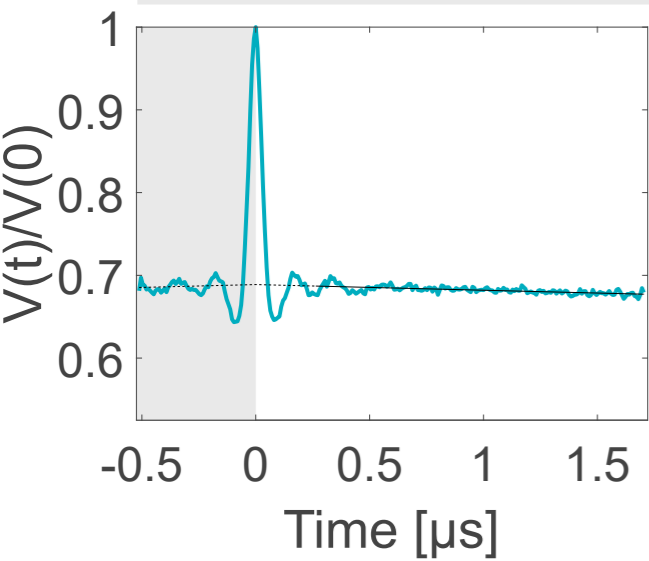

**NO-NO + NO-Gd ruler**

expected distances

■ NO-NO

■ NO-Gd

DEER channel

— NONO

— NOGd

— GdGd