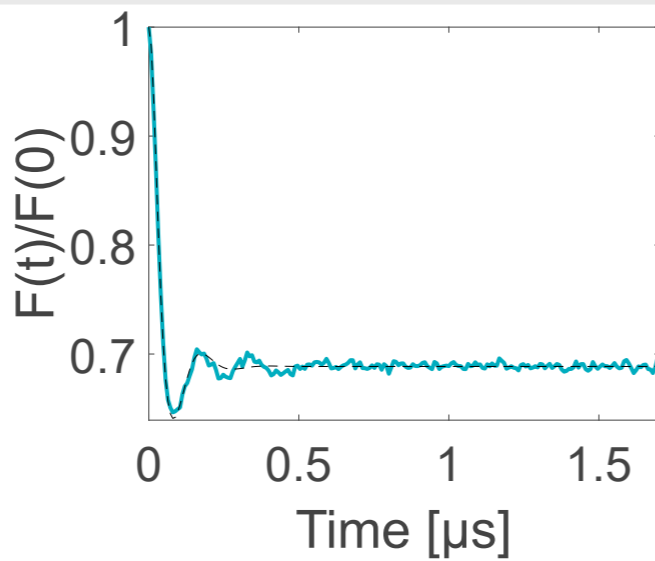

**NO-NO + NO-Gd ruler**

expected distances

■ NO-NO

■ NO-Gd

DEER channel

— NONO

— NOGd

— GdGd